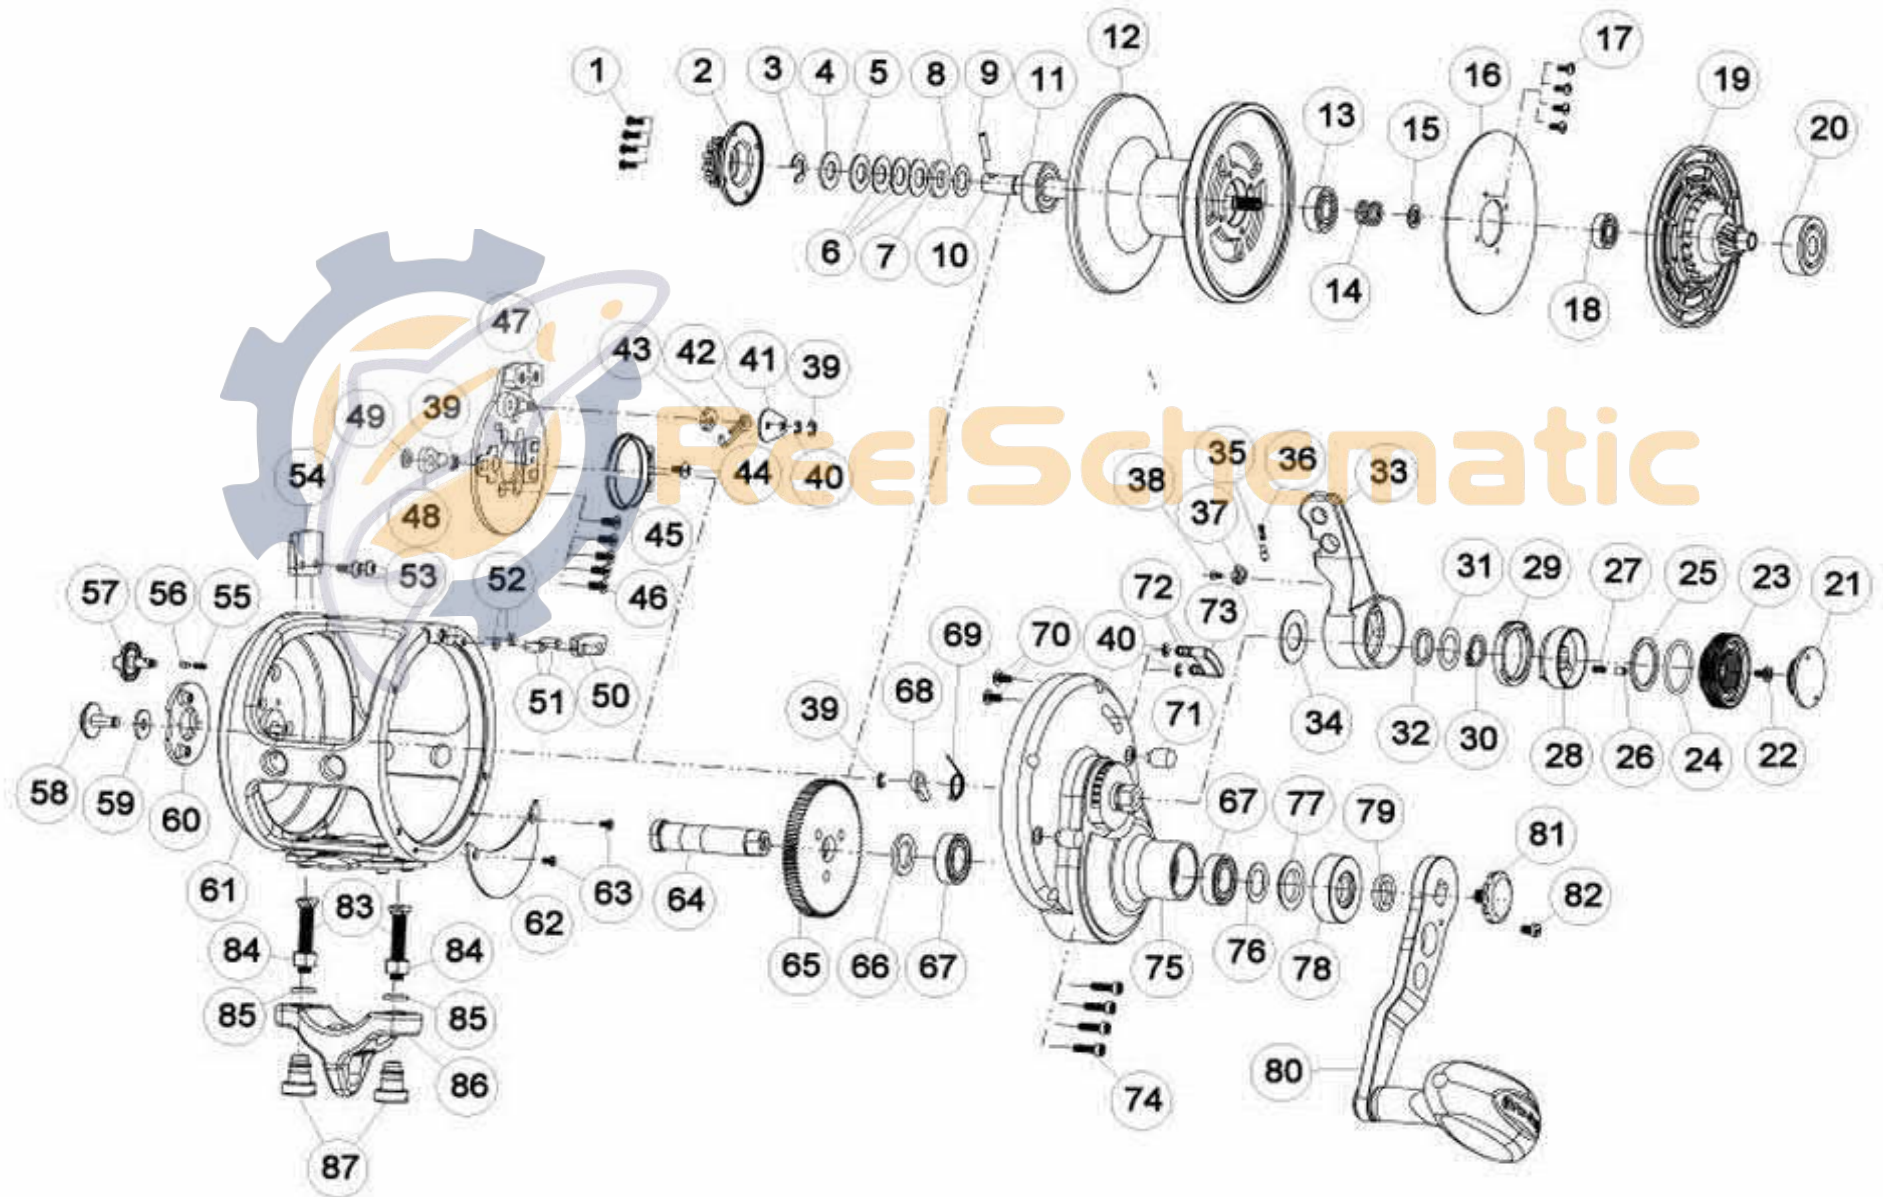

## Pelagic MA40TP

| Fin-Nor Marquesa Pelagic MA40TP Reel Part List |                             |      |          |       |                             |      |          |
|--|-----------------------------|------|----------|-------|-----------------------------|------|----------|
| Key #  | Description                 | Qty. | Part No. | Key # | Description                 | Qty. | Part No. |
| 1  | Screw                       | 4    | LF057-01 | 45    | Click Spring                | 1    | DF022-01 |
| 2  | Bait Click Ratchet Assembly | 1    | GM329-01 | 46    | Screw                       | 5    | TW107-04 |
| 3  | E-Ring                      | 1    | DF092-01 | 47    | Click Plate Holder          | 1    | CM129-01 |
| 4  | Collar                      | 1    | DF081-02 | 48    | Bait Click Pawl             | 1    | DF109-02 |
| 5  | Drag Spring                 | 1    | JF046-01 | 49    | Bait Click Lever Washer -B  | 1    | CF035-01 |
| 6  | Drag Spring                 | 3    | CM046-01 | 50    | Harness Lug Spacer - Right  | 1    | CM160-02 |
| 7  | Collar                      | 1    | DF081-01 | 51    | Pin                         | 2    | CM093-01 |
| 8  | Washer                      | 1    | CF121-01 | 52    | O-Ring                      | 2    | CM101-01 |
| 9  | Spool Shaft Pin             | 1    | DF093-01 | 53    | Screw                       | 2    | CM123-01 |
| 10   | Spool Shaft                 | 1    | CM015-01 | 54    | Harness Lug Spacer - Left   | 1    | DM160-02 |
| 11   | Ball Bearing                | 1    | VF017-02 | 55    | Coil Spring                 | 1    | DF070-01 |
| 12   | Spool                       | 1    | CM021-02 | 56    | Tension Knob Click Pin      | 1    | CF108-01 |
| 13   | Ball Bearing                | 1    | KF017-01 | 57    | Tension Knob                | 1    | CF026-01 |
| 14   | Spring                      | 1    | CF040-01 | 58    | Bait Click Lever            | 1    | CF109-01 |
| 15   | Collar                      | 1    | BF094-01 | 59    | Bait Click Lever Washer - A | 1    | CF032-01 |
| 16   | Drag Disc                   | 1    | CM059-01 | 60    | Badge                       | 1    | CF148-03 |
| 17   | Screw                       | 1    | CM057-01 | 61    | Frame Assembly              | 1    | CM301-03 |
| 18   | Ball Bearing                | 1    | CF117-02 | 62    | Drive Gear Cover            | 1    | CM143-01 |
| 19   | Drag Plate Assembly         | 1    | CM348-01 | 63    | Screw                       | 2    | CF107-01 |
| 20   | Ball Bearing                | 1    | JF017-01 | 64    | Crank Shaft                 | 1    | GM008-01 |
| 21   | Pre Set Knob Cover          | 1    | CF110-02 | 65    | Drive Gear                  | 1    | GM012-01 |
| 22   | Screw                       | 1    | CX076-04 | 66    | Washer                      | 1    | GM035-01 |
| 23   | Pre Set Knob                | 1    | CF029-04 | 67    | Ball Bearing                | 2    | CF017-02 |
| 24   | O-Ring                      | 1    | CF101-01 | 68    | Anti Reverse Pawl           | 1    | DF063-02 |
| 25   | Friction Washer             | 1    | DF121-01 | 69    | Stopper Spring              | 1    | CF096-01 |
| 26   | Click Pin                   | 1    | CF098-01 | 70    | Screw                       | 2    | QW123-10 |
| 27   | Click Spring                | 1    | DF114-01 | 71    | Locating Collar             | 2    | DF118-01 |
| 28   | Drag Cam B Assembly         | 1    | CF353-01 | 72    | Strike Button Pin Spring    | 2    | CF022-01 |
| 29   | Drag Cam A                  | 1    | DM028-01 | 73    | Strike Button               | 1    | CF062-02 |
| 30   | External Ring               | 1    | JF075-01 | 74    | Screw                       | 4    | CF053-01 |
| 31   | Adjustment Washer           | 1    | CF038-02 | 75    | Gear Side Cover Assembly    | 1    | CM324-03 |
| 32   | Bushing                     | 1    | DF017-01 | 76    | Adjustment Washer           | 1    | DF035-01 |
| 33   | Drag Lever                  | 1    | CM055-02 | 77    | Rubber Seal                 | 1    | CM172-01 |
| 34   | Drag Lever Washer           | 1    | BM038-01 | 78    | Handle Washer               | 1    | CM054-02 |
| 35   | Click Pawl                  | 1    | CM098-01 | 79    | Spacer                      | 1    | AM160-01 |
| 36   | Click Spring                | 1    | CM114-01 | 80    | Handle Arm Assembly         | 1    | GM318-02 |
| 37   | Cover                       | 1    | CM161-01 | 81    | Handle Nut                  | 1    | CF003-01 |
| 38   | Screw                       | 1    | DW107-02 | 82    | Handle Nut Screw            | 1    | CF065-01 |
| 39   | E-Clip                      | 4    | NX092-01 | 83    | Rod Clamping Bolt           | 2    | CF125-01 |
| 40   | E-Clip                      | 3    | NX090-01 | 84    | Nut                         | 2    | JF003-01 |
| 41   | Holder                      | 1    | CF159-01 | 85    | O-Ring                      | 2    | LF101-01 |
| 42   | Torsion Spring              | 1    | CF070-01 | 86    | Rod Clamp                   | 1    | XF154-01 |
| 43   | Cam                         | 1    | DF028-01 | 87    | Rod Clamp Nut               | 2    | CF161-01 |
| 44   | Tapping Screw               | 1    | QW125-02 |       |                             |      |          |